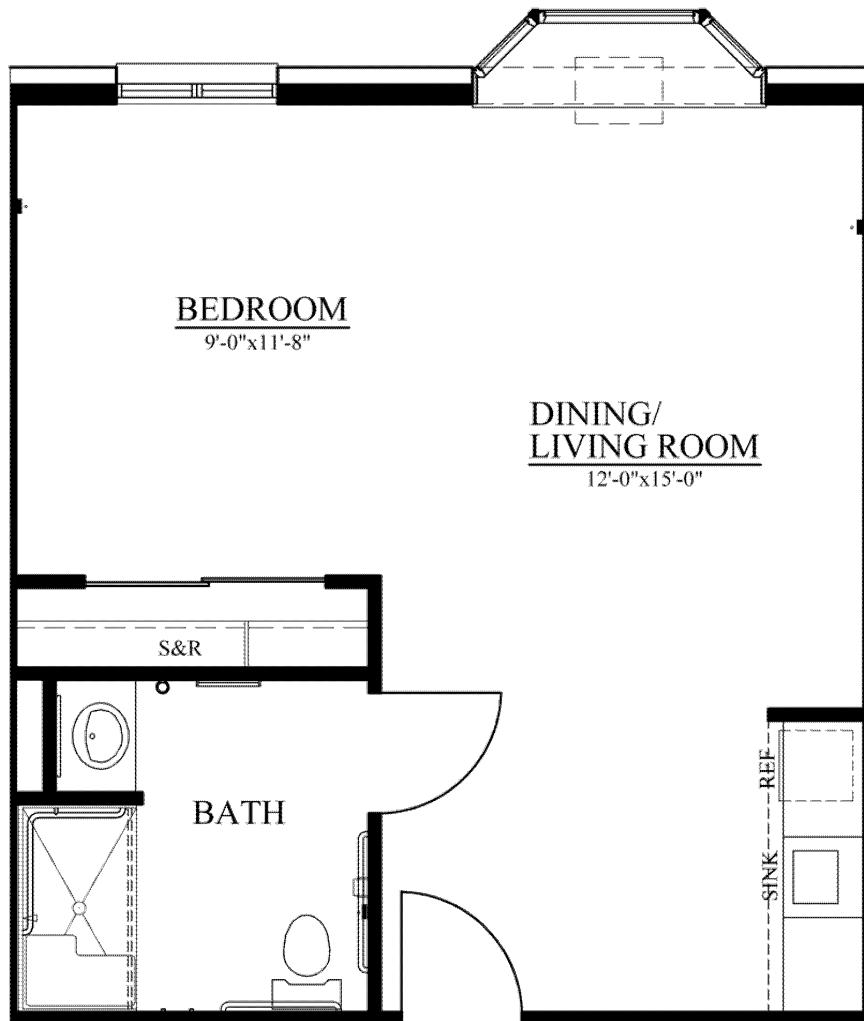

Appledorn Assisted Living Center South

Assisted Living Apartments - South

Deluxe Studio

Appledorn Assisted Living Center South
727 Apple Avenue, Holland, MI 49423
Phone: 616-392-4650 / Fax: 616-392-3937
TRS Dial: 7-1-1
Email: appledornalcsouth@heritagepmi.com
www.appledornalc.com