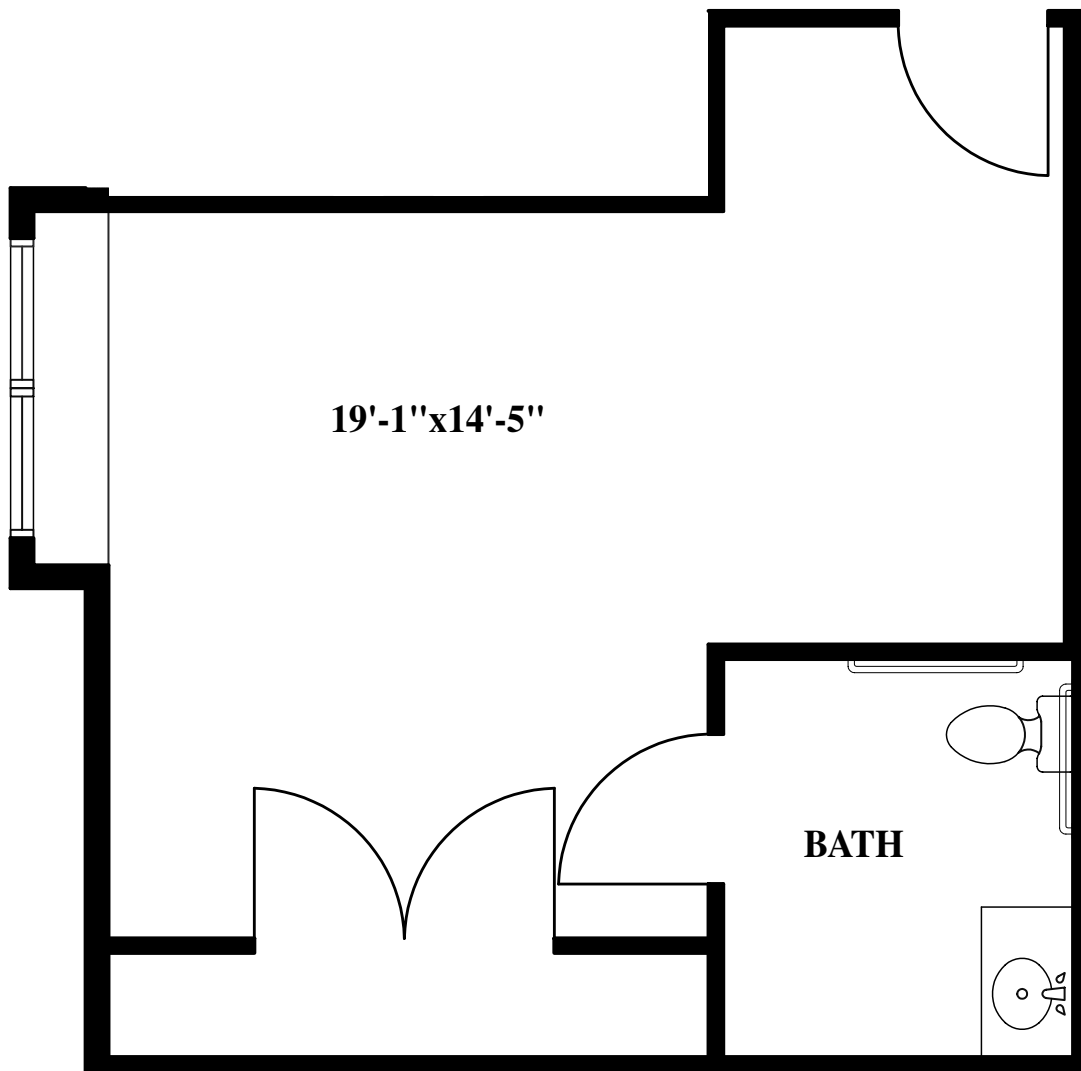

Appledorn Assisted Living Center South

"The Terrace" - Memory Care Apartments

Large Studio "C"

Appledorn Assisted Living Center South

727 Apple Avenue, Holland, MI 49423

Phone: 616-392-4650 / Fax: 616-392-3937