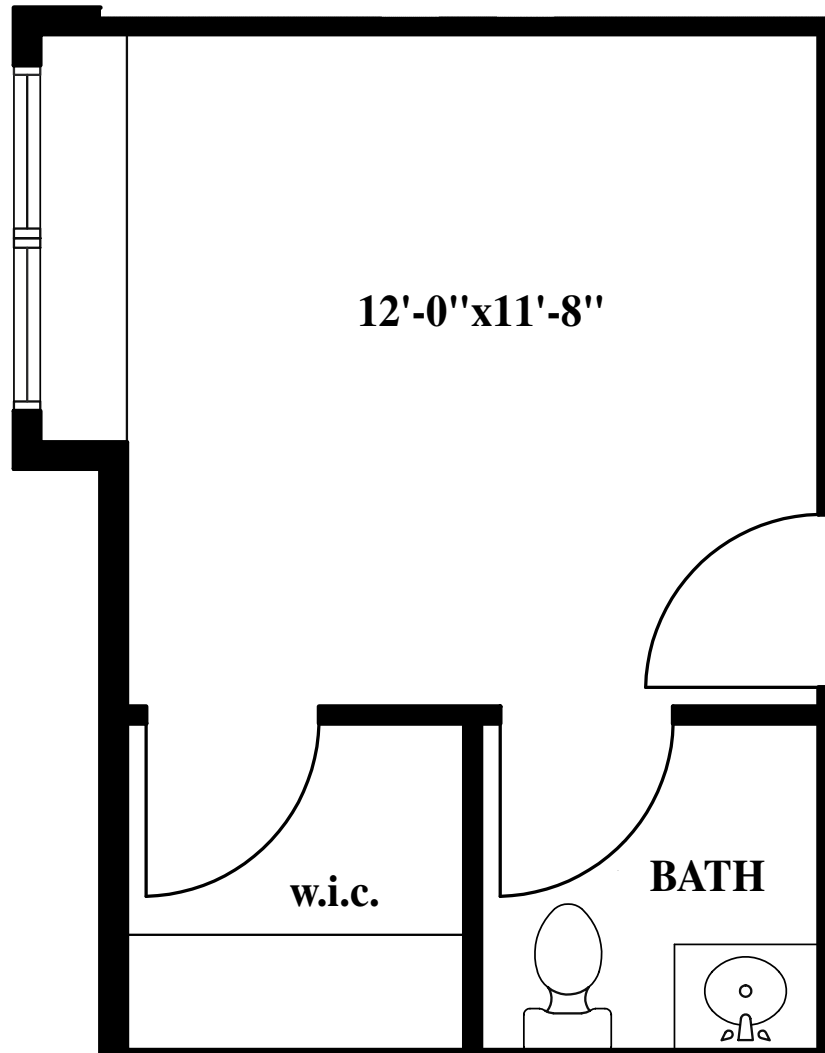

Appledorn Assisted Living Center South

"The Terrace" - Memory Care Apartments

Small Studio "A"

Appledorn Assisted Living Center South
727 Apple Avenue, Holland, MI 49423
Phone: 616-392-4650 / Fax: 616-392-3937
TRS Dial: 7-1-1