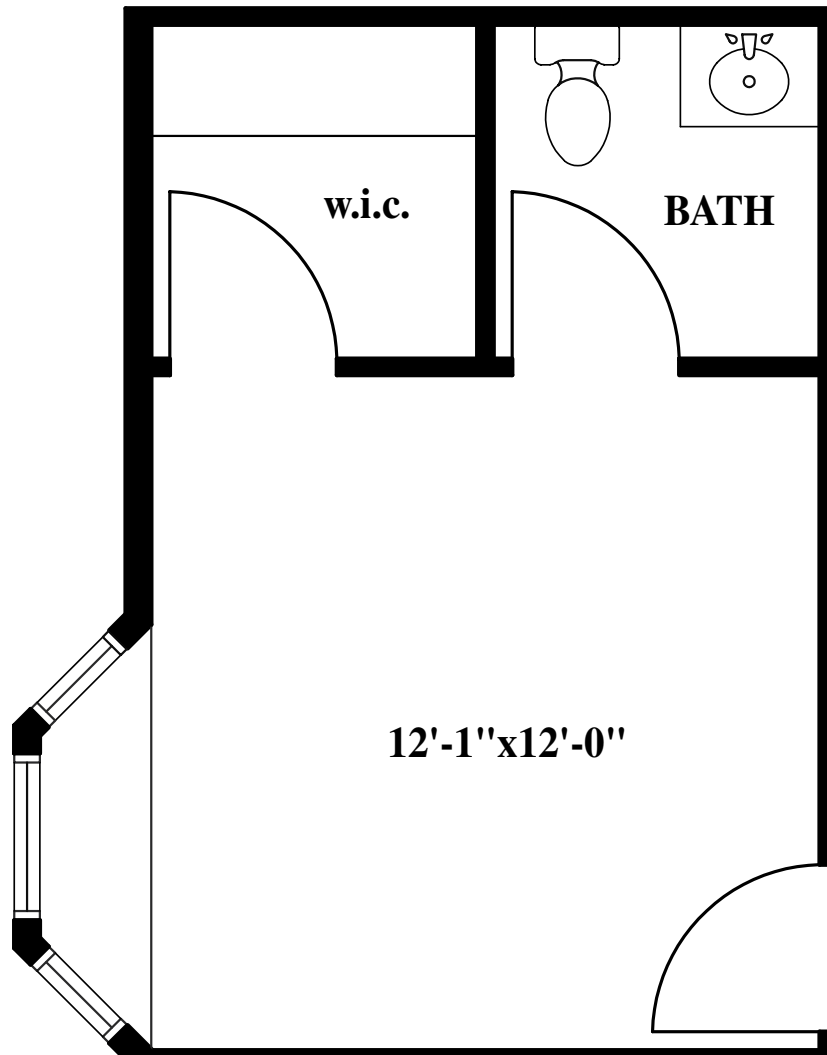

Appledorn Assisted Living Center South

"The Terrace" - Memory Care Apartments

Small Studio "B"

Appledorn Assisted Living Center South

727 Apple Avenue, Holland, MI 49423

Phone: 616-392-4650 / Fax: 616-392-3937