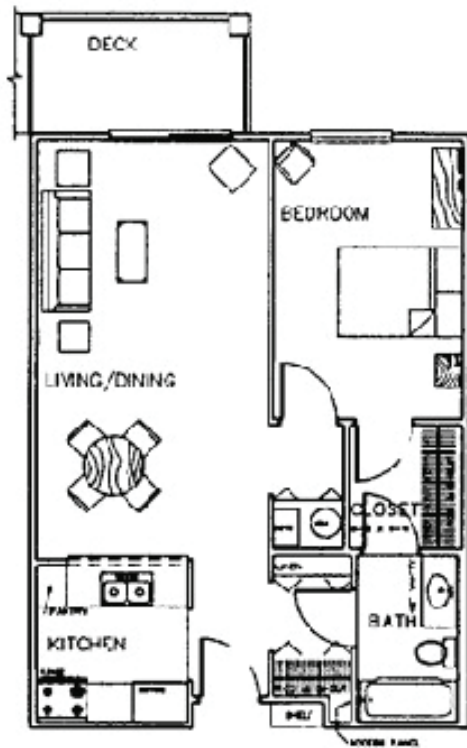

WAVERLY MEADOWS

Apartment Styles

(One bedroom, one bath)

\$ _____ (650 sq. ft.)

(One bedroom, one bath)

\$ _____ (652 sq. ft.)