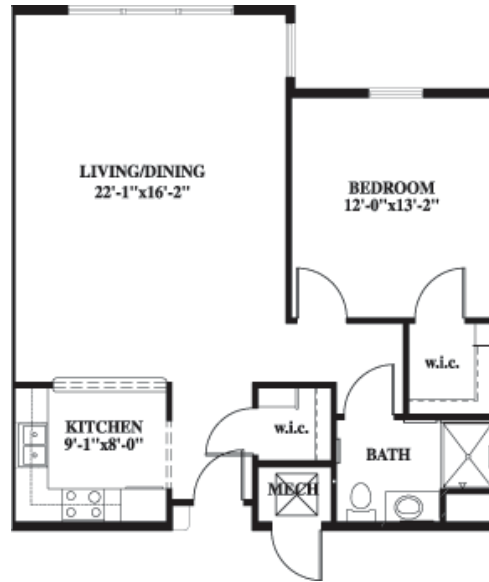

THE VILLAGE AT BAY RIDGE EAST

Apartment Styles

Arbutus Lake

(One bedroom, one bath)

\$ _____ (685 sq. ft.)

Duck Lake

(One bedroom, one bath)

\$ _____ (848 sq. ft.)

Elk Lake

(One bedroom, one bath)

\$ _____ (727 sq. ft.)

Fife Lake

(One bedroom, one bath)

\$ _____ (775 sq. ft.)