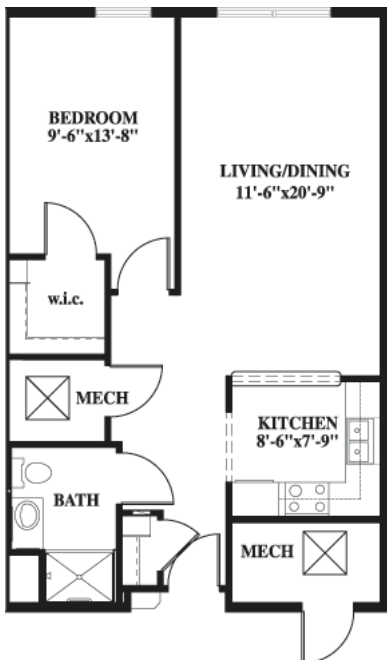

THE VILLAGE AT BAY RIDGE EAST

Apartment Styles

Arbutus Lake

(One bedroom, one bath)

\$ _____ (685 sq. ft.)

Duck Lake

(One bedroom, one bath)

\$ _____ (848 sq. ft.)

Elk Lake

(One bedroom, one bath)

\$ _____ (727 sq. ft.)

Fife Lake

(One bedroom, one bath)

\$ _____ (775 sq. ft.)