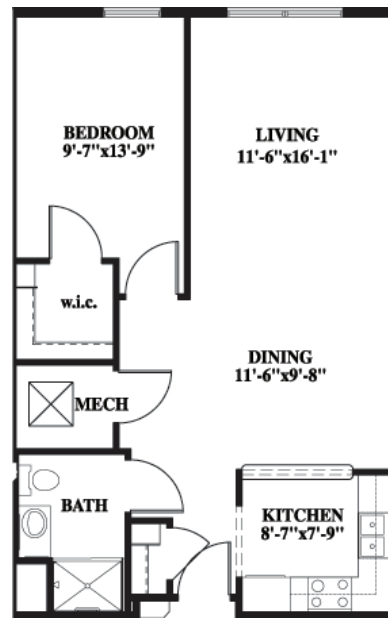

THE VILLAGE AT BAY RIDGE EAST

Apartment Styles

Arbutus Lake

(One bedroom, one bath)

\$ _____ (685 sq. ft.)

Duck Lake

(One bedroom, one bath)

\$ _____ (848 sq. ft.)

Elk Lake

(One bedroom, one bath)

\$ _____ (727 sq. ft.)

Fife Lake

(One bedroom, one bath)

\$ _____ (775 sq. ft.)