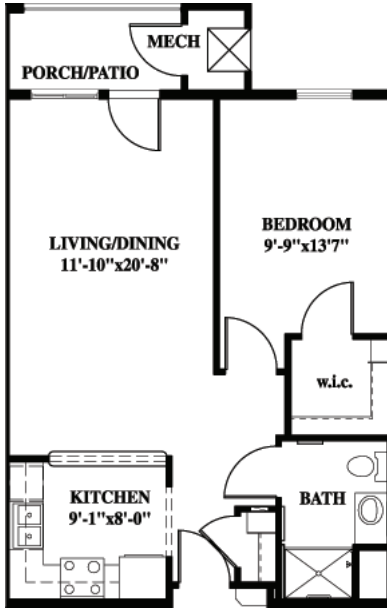

THE VILLAGE AT BAY RIDGE EAST

Apartment Styles

Arbutus Lake

(One bedroom, one bath)

\$ _____ (685 sq. ft.)

Duck Lake

(One bedroom, one bath)

\$ _____ (848 sq. ft.)

Elk Lake

(One bedroom, one bath)

\$ _____ (727 sq. ft.)

Fife Lake

(One bedroom, one bath)

\$ _____ (775 sq. ft.)