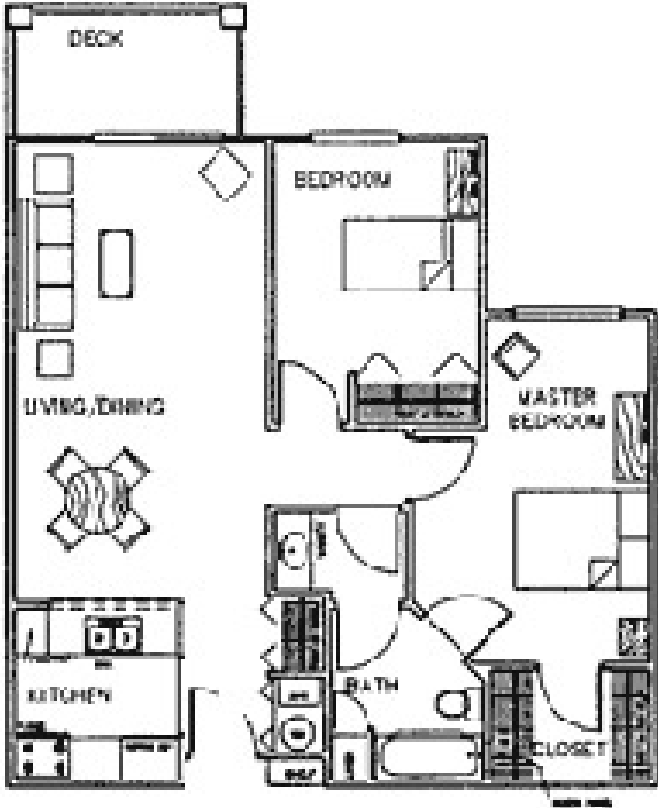

WAVERLY MEADOWS

Apartment Styles

(Two bedrooms, one bat)

\$ _____ (827 sq. ft.)