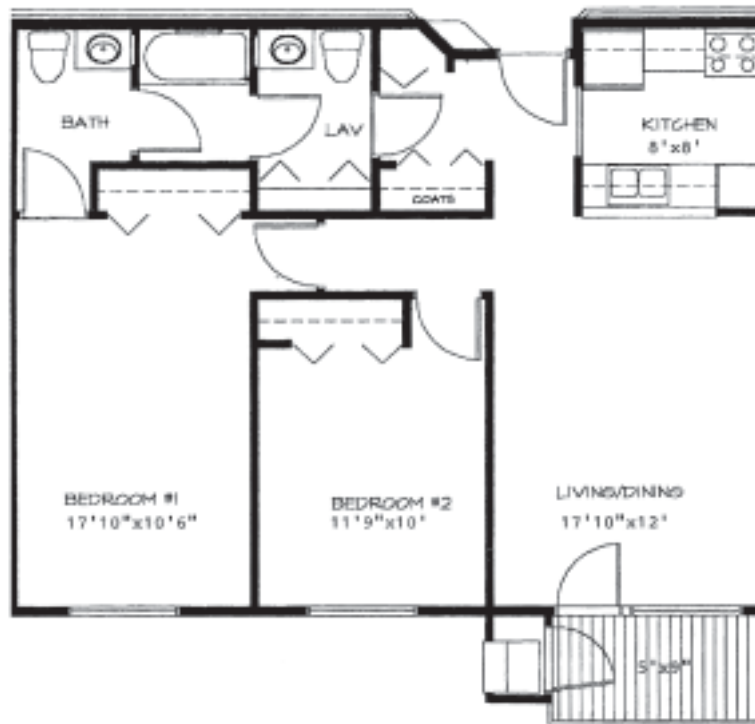

THE VILLAGE AT BAY RIDGE WEST

Apartment Styles

Cadillac

(Two bedrooms, 1 1/2 baths)

\$ _____ (886 sq. ft.)