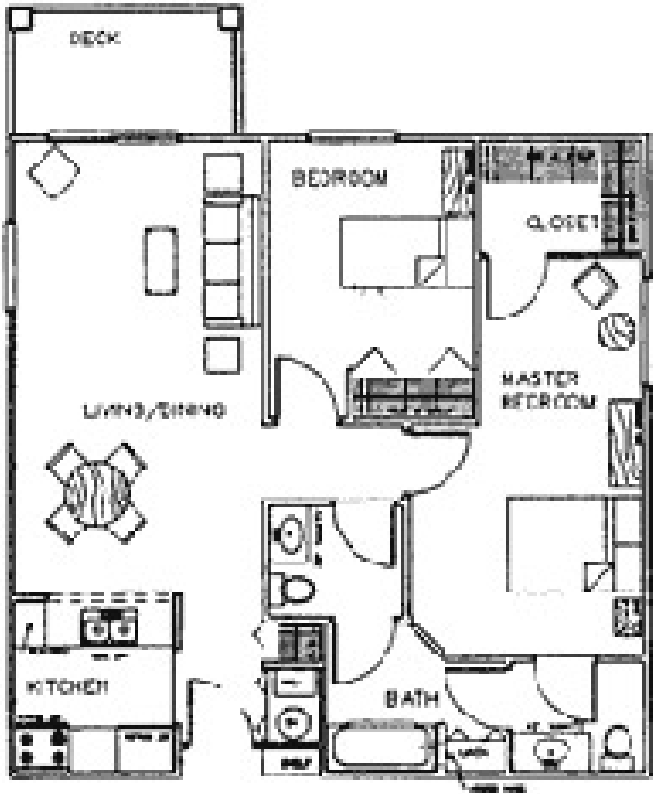

WAVERLY MEADOWS

Apartment Styles

(Two bedrooms, two baths)

\$ _____ (891 sq. ft.)