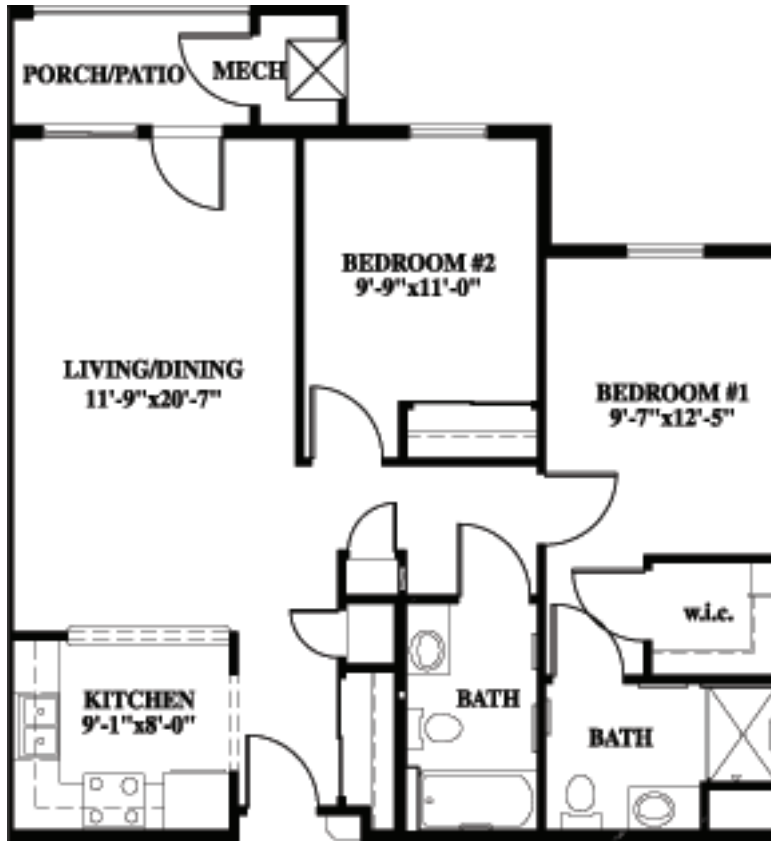

THE VILLAGE AT BAY RIDGE EAST

Apartment Styles

Crystal Lake

(Two bedrooms, two baths)

\$ _____ (936 sq. ft.)