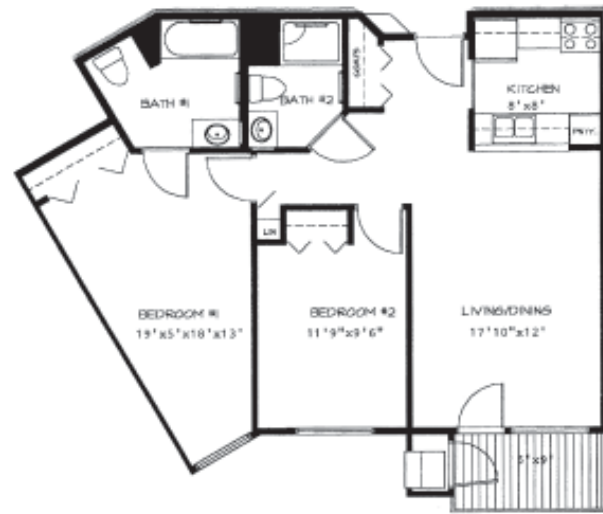

THE VILLAGE AT BAY RIDGE WEST

Apartment Styles

Bellaire

(Two bedrooms, two baths)

\$ _____ (939 sq. ft.)

Hannah

(Two bedrooms, two baths)

\$ _____ (889 sq. ft.)