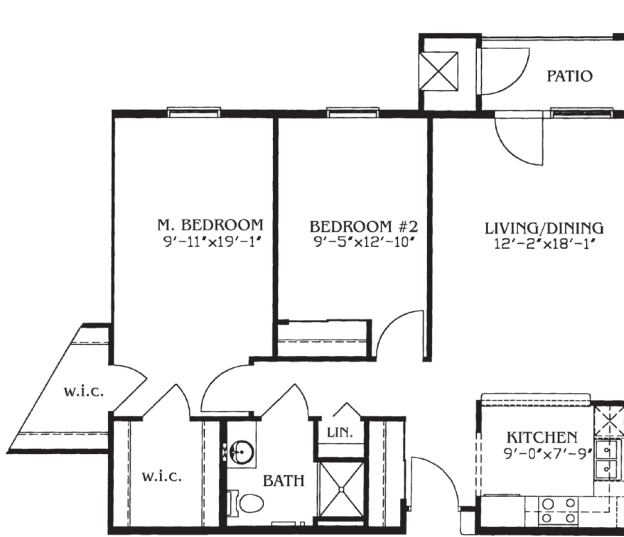

THE VILLAGE AT PARK TERRACE

Apartment Styles

Style "B"

(Two bedrooms, one bath)

\$ _____ (925 sq. ft.)

Style "C"

(Two bedrooms, two baths)

\$ _____ (895 sq. ft.)

Style "C-1"

(Two bedrooms, two baths)

\$ _____ (885 sq. ft.)

Style "E"

(Two bedrooms, one bath)

\$ _____ (1060 sq. ft.)