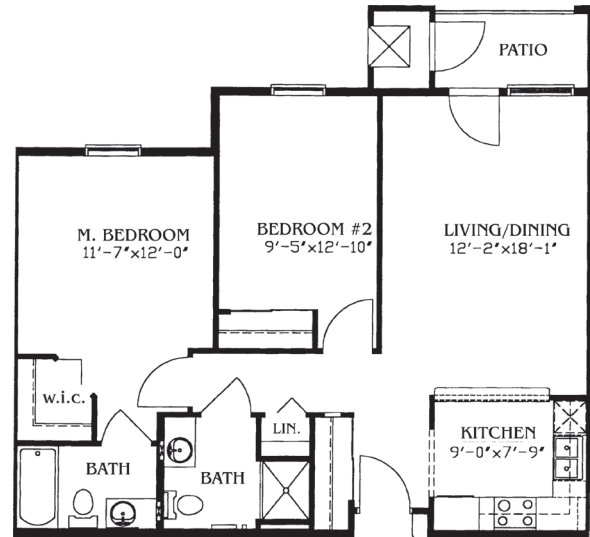

THE VILLAGE AT PARK TERRACE

Apartment Styles

Style "B"

(Two bedrooms, one bath)

\$ _____ (925 sq. ft.)

Style "C"

(Two bedrooms, two baths)

\$ _____ (895 sq. ft.)

Style "C-1"

(Two bedrooms, two baths)

\$ _____ (885 sq. ft.)

Style "E"

(Two bedrooms, one bath)

\$ _____ (1060 sq. ft.)