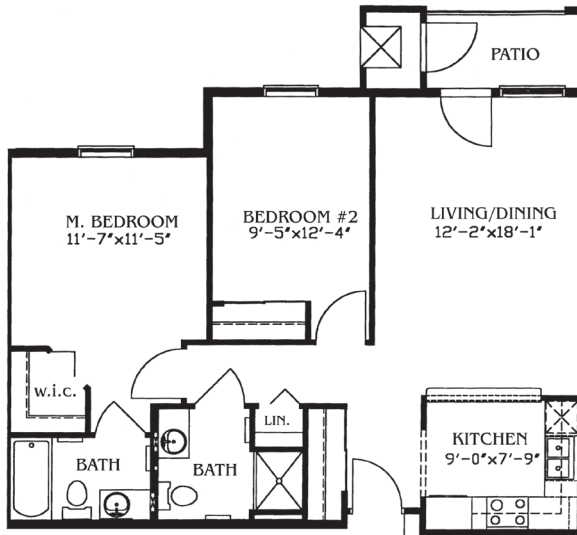

THE VILLAGE AT PARK TERRACE

Apartment Styles

Style "B"

(Two bedrooms, one bath)

\$ _____ (925 sq. ft.)

Style "C"

(Two bedrooms, two baths)

\$ _____ (895 sq. ft.)

Style "C-1"

(Two bedrooms, two baths)

\$ _____ (885 sq. ft.)

Style "E"

(Two bedrooms, one bath)

\$ _____ (1060 sq. ft.)