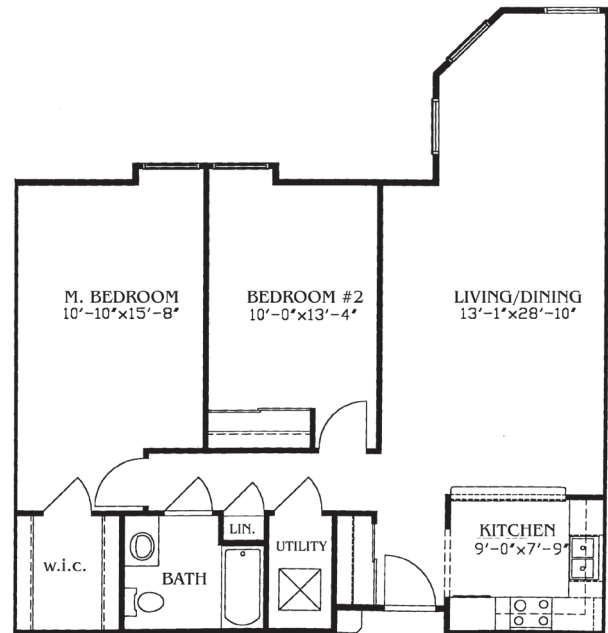

THE VILLAGE AT PARK TERRACE

Apartment Styles

Style "B"

(Two bedrooms, one bath)

\$ _____ (925 sq. ft.)

Style "C"

(Two bedrooms, two baths)

\$ _____ (895 sq. ft.)

Style "C-1"

(Two bedrooms, two baths)

\$ _____ (885 sq. ft.)

Style "E"

(Two bedrooms, one bath)

\$ _____ (1060 sq. ft.)