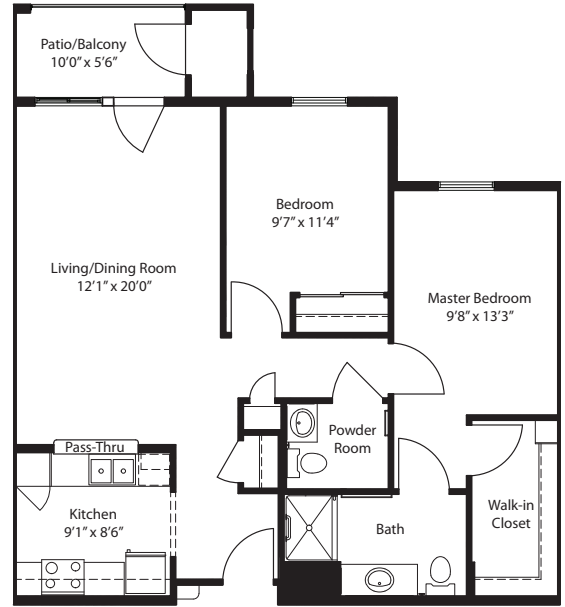

THE VILLAGE AT ROSY MOUND

Standard Apartment Styles

Avon

(One bedroom, one bath)

\$ _____ (624 sq. ft.)

Moonlight

(Two bedrooms, one and one-half baths)

\$ _____ (865 sq. ft.)

Snowball (Barrier-free)

(Two bedrooms, one and one-half baths)

\$ _____ (873 sq. ft.)

Highgrove

(Two bedrooms, two baths)

\$ _____ (865 sq. ft.)