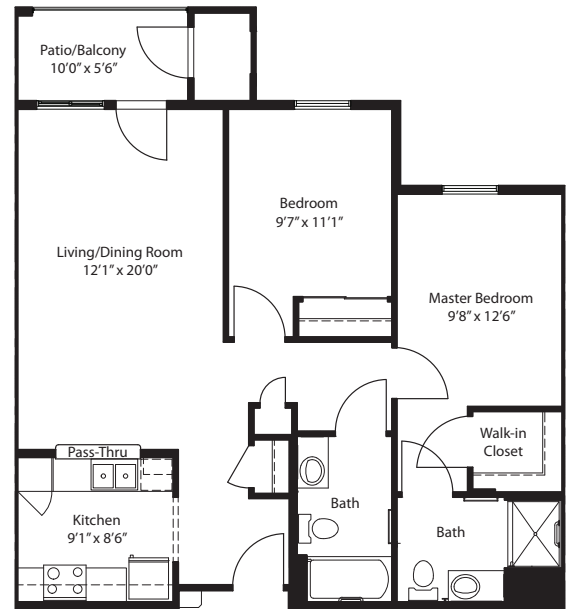

THE VILLAGE AT ROSY MOUND

Standard Apartment Styles

Avon

(One bedroom, one bath)

\$ _____ (624 sq. ft.)

Moonlight

(Two bedrooms, one and one-half baths)

\$ _____ (865 sq. ft.)

Snowball (Barrier-free)

(Two bedrooms, one and one-half baths)

\$ _____ (873 sq. ft.)

Highgrove

(Two bedrooms, two baths)

\$ _____ (865 sq. ft.)