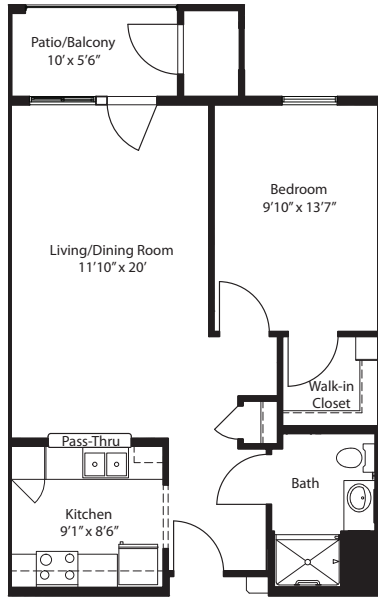

THE VILLAGE AT ROSY MOUND

Standard Apartment Styles

Avon

(One bedroom, one bath)

\$ _____ (624 sq. ft.)

Moonlight

(Two bedrooms, one and one-half baths)

\$ _____ (865 sq. ft.)

Snowball (Barrier-free)

(Two bedrooms, one and one-half baths)

\$ _____ (873 sq. ft.)

Highgrove

(Two bedrooms, two baths)

\$ _____ (865 sq. ft.)