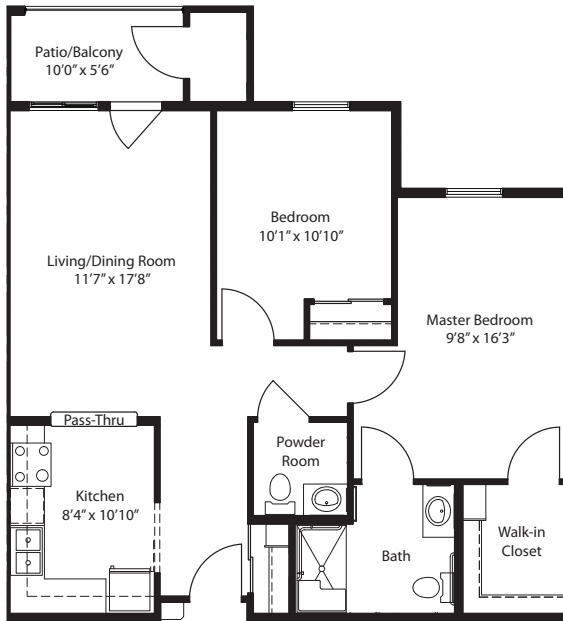

THE VILLAGE AT ROSY MOUND

Standard Apartment Styles

Avon

(One bedroom, one bath)

\$ _____ (624 sq. ft.)

Moonlight

(Two bedrooms, one and one-half baths)

\$ _____ (865 sq. ft.)

Snowball (Barrier-free)

(Two bedrooms, one and one-half baths)

\$ _____ (873 sq. ft.)

Highgrove

(Two bedrooms, two baths)

\$ _____ (865 sq. ft.)